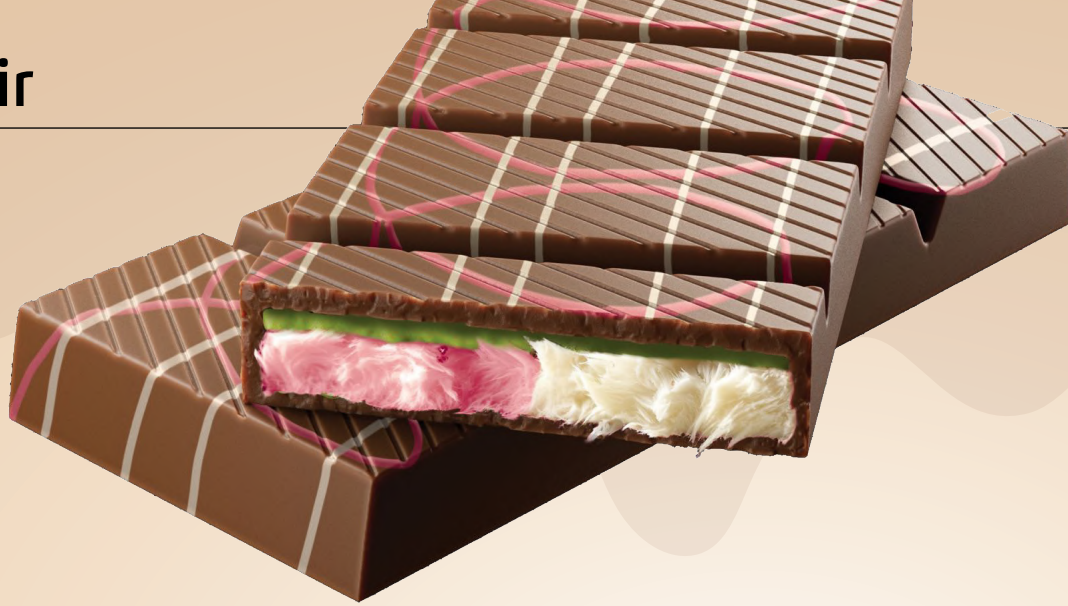

Angel Hair

- Combining the irresistible flavors of pistachio cream, fluffy Turkish Cotton Candy, and premium milk chocolate, it has captured the admiration of customers everywhere.
- With over 3 million units in sales, **Angel Hair** Chocolate has become the shining star of 2025.
- Its success has reached a global scale, now proudly displayed on the shelves of major international retailers such as **Walmart, Marshall's, HomeGoods** and **TJ Maxx** in the USA.

5.29 Oz x 12